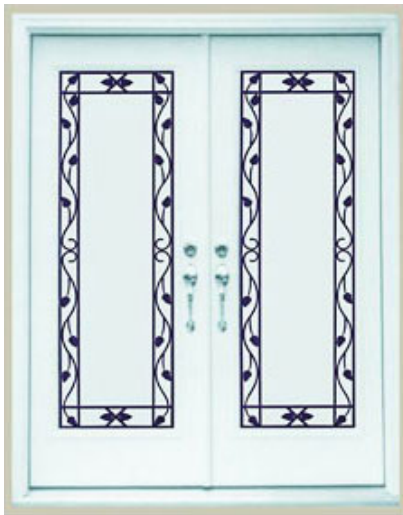

Phoenix Art Iron Collection

Available Finish: Black Powder Coated
Backing Glass: Lustral

Hephaestus 7x64 Hephaestus 22x64 Hephaestus 7x64

Phoenix 22x64

Hephaestus Art Iron Collection

Available Finish: Black Powder Coated
Backing Glass: Acid Etched