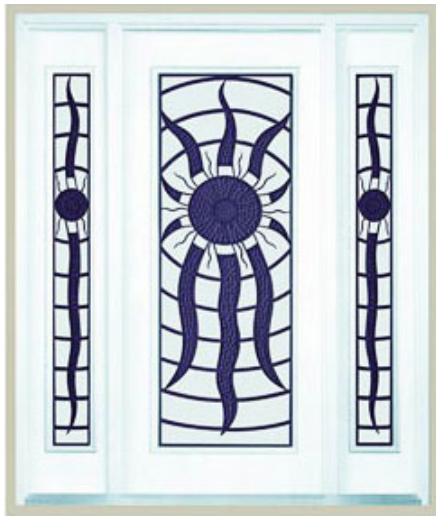

Neptune Art Iron Collection

Available Finish: Black Powder Coated
Backing Glass: Lustral

Apollo 7x64   Apollo 22x64   Apollo 7x64